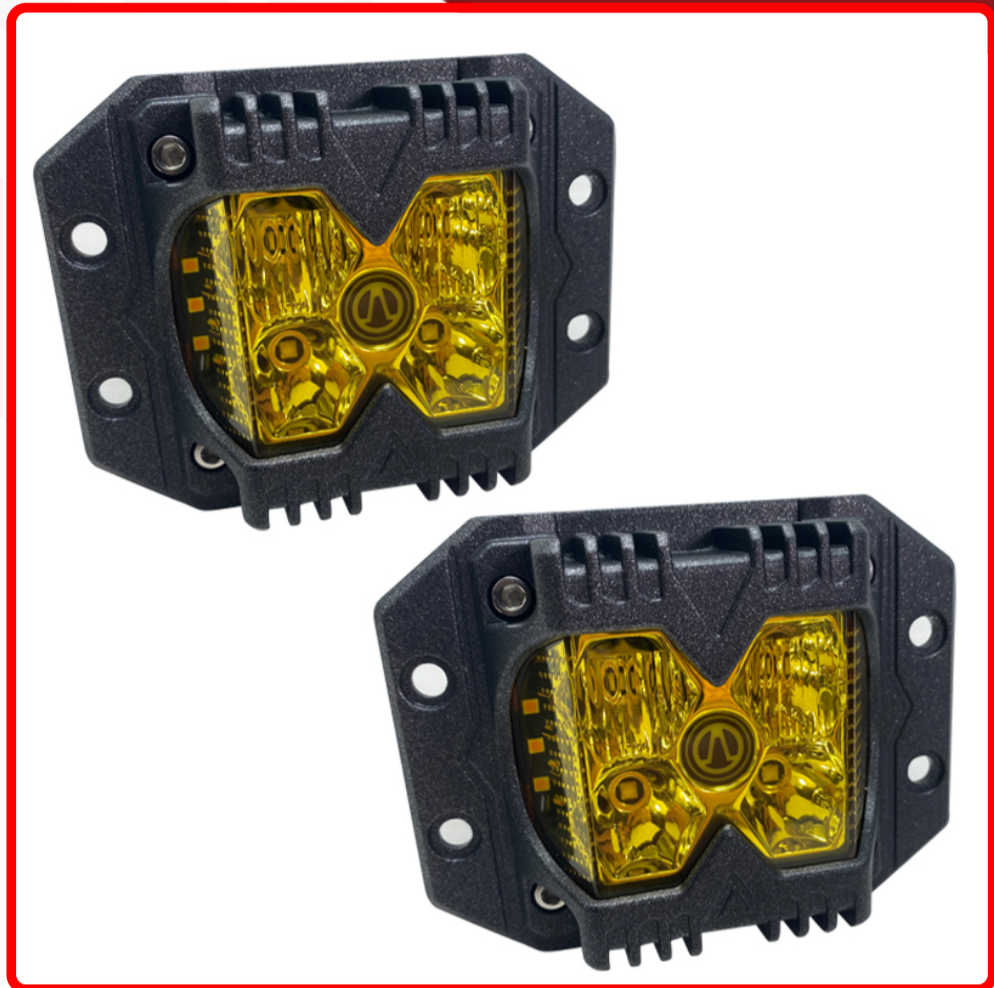

Beam Pattern

Combo

Combo

Product Information

The HD Series just got better with these high output auxiliary lights from Race Sport Lighting. See better, get through the night, and navigate through trails like never before with these amazing bright high performance LED Aux lights on any vehicle, either on-road or off-road. Choose between Clear or Amber lenses, between cubes of flush mount styles, or install both on your ride today! Our HD Series features a 3-Year Warranty, but will last the test of time. And if that was not enough, this product features a 2nd function of amber side strobes to help others steer clear when you are hauling large loads, backing up, and more. Sold as Pair Lens Color: Amber Mounting Style: Flush Mount Power: 40W Lumen: 3500LM LUX: 3020lx @ 1ft Work Temperature: -20 °C ~65 °C Color Temperature: 3000K Housing: Aluminum Alloy Housing Outside Lens: PC Lens Voltage: 12V-24V DC Waterproof Rate: IP67 Performance: Anti-interference, Anti-flicker

Est. Labor 1.5 Hours

Gross Weight 2.38 **Width** 5.13

Net Weight 2.06 **Height** 4.25

DIM Weight 1.02 **Depth** 6.50

Prop 65 WARNING: This product can expose you to chemicals, which are known to the State of California to cause cancer and birth defects or other reproductive harm. For more information go to www.P65Warnings.ca.gov